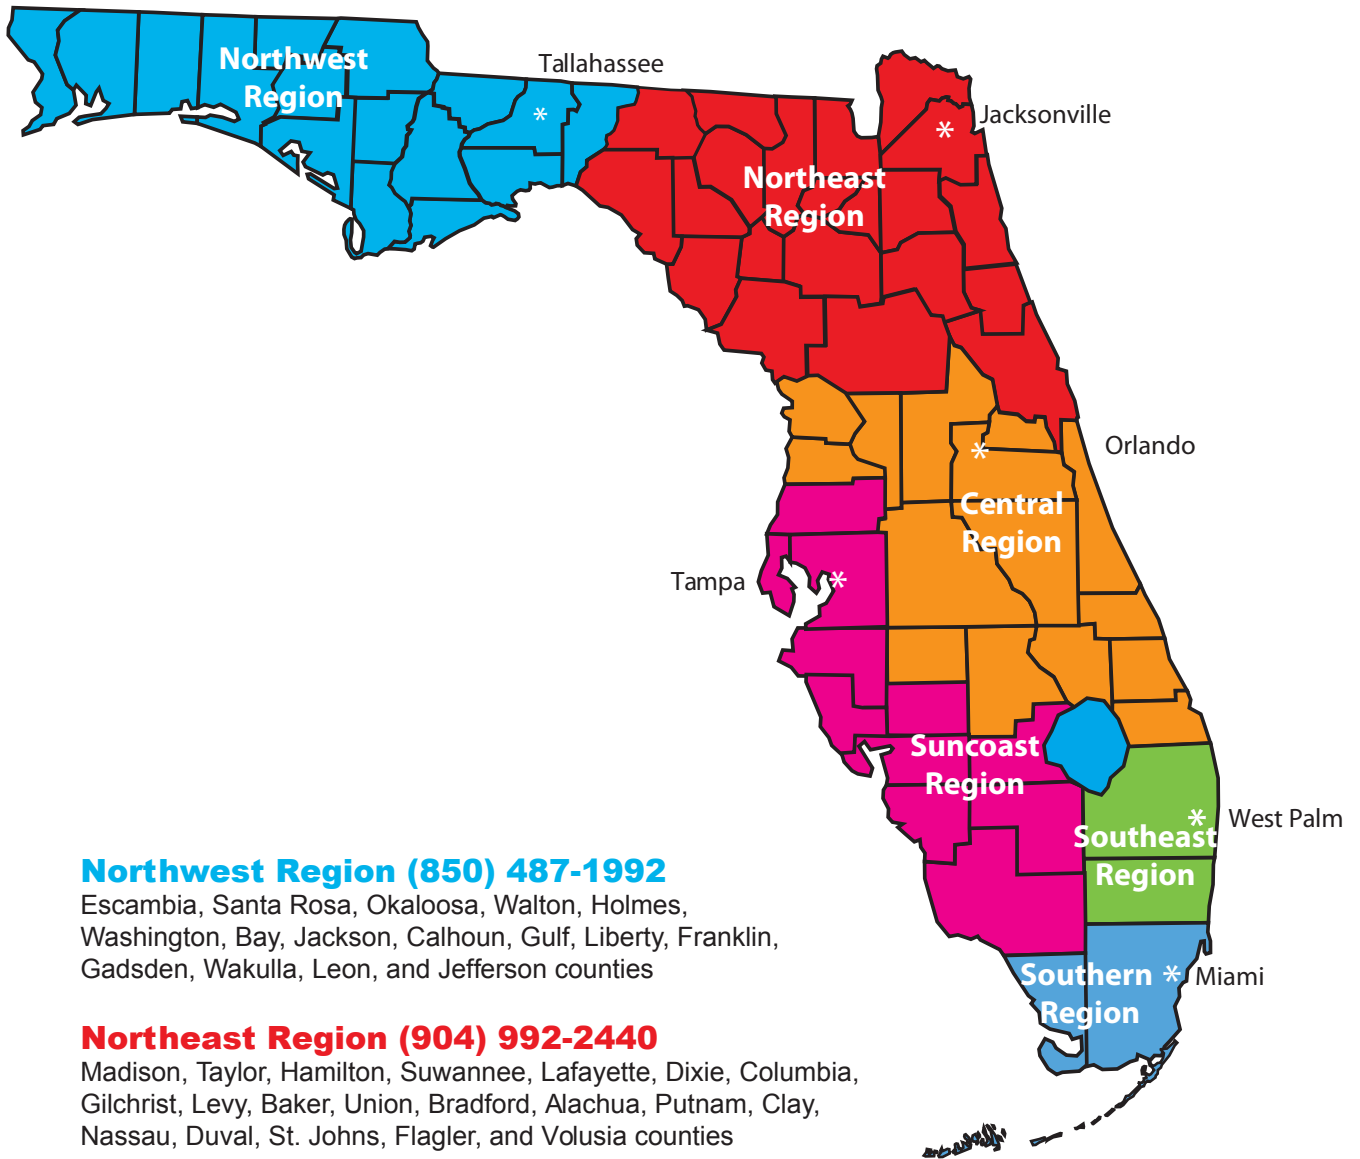

APD Regional Offices

Northwest Region (850) 487-1992

Escambia, Santa Rosa, Okaloosa, Walton, Holmes, Washington, Bay, Jackson, Calhoun, Gulf, Liberty, Franklin, Gadsden, Wakulla, Leon, and Jefferson counties

Northeast Region (904) 992-2440

Madison, Taylor, Hamilton, Suwannee, Lafayette, Dixie, Columbia, Gilchrist, Levy, Baker, Union, Bradford, Alachua, Putnam, Clay, Nassau, Duval, St. Johns, Flagler, and Volusia counties

Central Region (407) 245-0440

Marion, Citrus, Hernando, Sumter, Lake, Seminole, Orange, Osceola, Brevard, Indian River, St. Lucie, Martin, Polk, Hardee, Highlands, and Okeechobee counties

Suncoast Region (813) 233-4300

Dade and Monroe counties